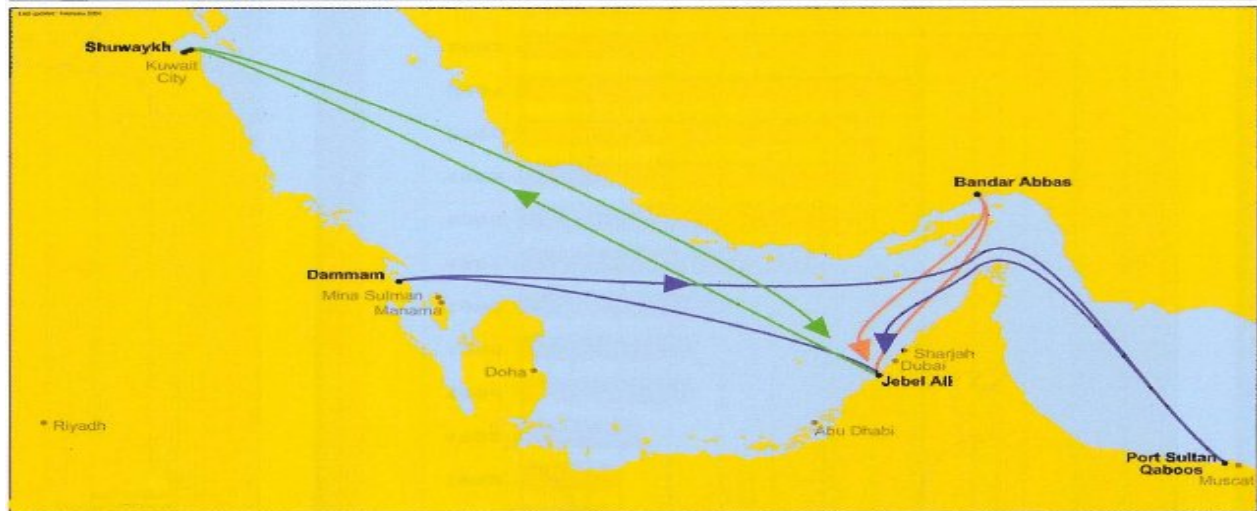

MIDDLE EAST

1.14 - Middle East					
	Le Havre	Rotterdam	Felixstowe	Antwerp	Dubai
MSC MARIANNA 0507A	-	-	-	-	12.03
MSC MELISSA 0508A	-	-	-	-	19.03
MSC LORETTA 0509A	08.03	10.03	12.03	13.03	26.03
MSC FLORENTINA 0510A	15.03	17.03	19.03	20.03	02.04
MSC ILONA 511A	22.03	24.03	26.03	27.03	09.04

1.14 North Europe to Middle East
15.1 Middle East to Far East

1.13a North Europe to Far East - "Lion" Service
14.1a Far East to North Europe

3.9 - Far East - China - Dragon Express

	Piraeus	Napoli	La Spezia	Fos s/ Mer	Barcelona	Valencia	Jeddah	Dubai	Singapore	Chi/Hkg	Xingnaq	Pusan	
MSC MAUREEN 0501A	-	-	-	-	-	-	-	-	-	-	08.03	10.03	
MSC MARINA 0502A	-	-	-	-	-	-	-	-	08.03	12.03	15.03	17.03	
MSC VIVIANA 0503A	-	-	-	-	-	-	-	08.03	15.03	19.03	22.03	24.03	
MSC BARBARA 0504A	-	-	-	-	-	-	09.03	15.03	22.03	26.03	29.03	31.03	
MSC LUDOVICA 0505A	-	-	-	-	07.03	11.03	16.03	22.03	29.03	02.04	05.04	07.04	
MSC MICHAELA 0506A	-	08.03	11.03	12.03	14.03	18.03	23.03	29.03	05.04	09.04	12.04	14.04	
MSC VANESSA 0507A	13.03	15.03	18.03	19.03	21.03	25.03	30.03	05.04	12.04	16.04	19.04	21.04	
MSC LAURA 0508A	20.03	22.03	25.03	26.03	28.03	01.04	06.04	12.04	19.04	23.04	26.04	28.04	
MSC LUISA 0509A	27.03	29.03	01.04	02.04	04.04	08.04	13.04	19.04	26.04	30.04	03.05	05.05	

3.9 West Mediterranean to Far East "Dragon Express" Service
15.1b Middle East to Far East
14.3 Far East to West Mediterranean

15.3 Middle East Feeder - Loop 1
15.4 Middle East Feeder - Loop 2
15.5 Middle East Feeder - Loop 3

15.6a/b Middle East Feeder - Loop 4a/b
15.7 Middle East Feeder - Loop 5
15.8a/b Middle East Feeder - Loop 6a/b