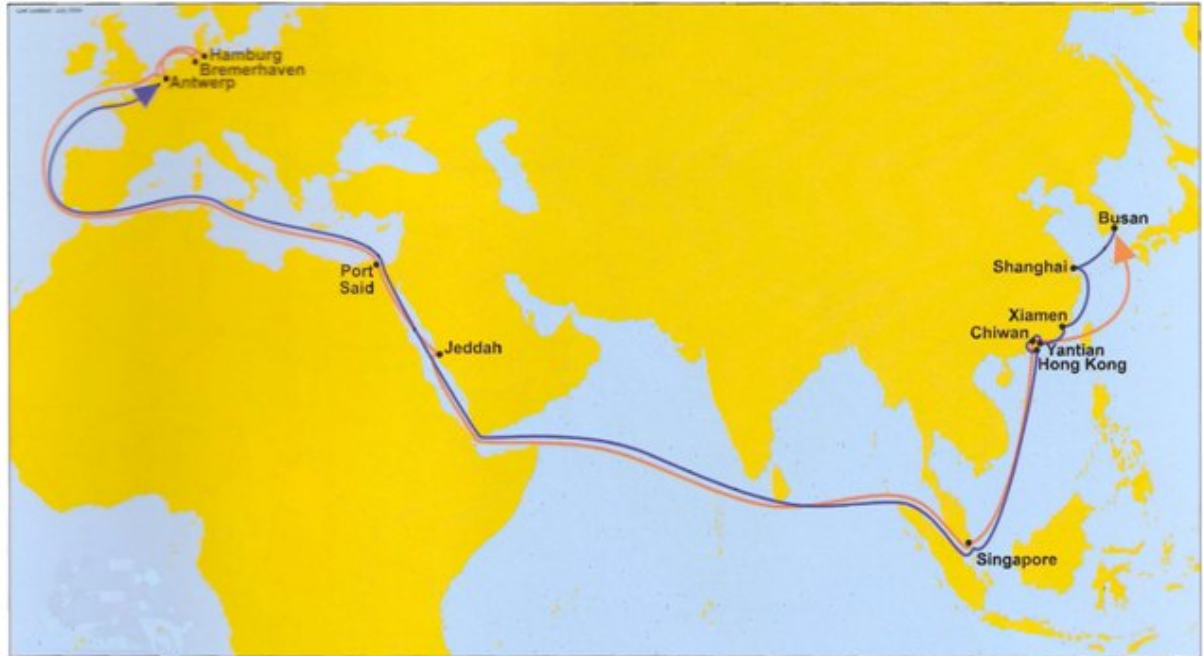

MIDDLE EAST

1.14 - Middle East					
	Le Havre	Rotterdam	Felixstowe	Antwerp	Dubai
MSC MARIANNA 0507A	-	-	-	-	12.03
MSC MELISSA 0508A	-	-	-	-	19.03
MSC LORETTA 0509A	08.03	10.03	12.03	13.03	26.03
MSC FLORENTINA 0510A	15.03	17.03	19.03	20.03	02.04
MSC ILONA 511A	22.03	24.03	26.03	27.03	09.04

1.14 North Europe to Middle East
15.1 Middle East to Far East

1.13a North Europe to Far East - "Lion" Service
14.1a Far East to North Europe

3.9 - Far East - China - Dragon Express

	Piraeus	Napoli	La Spezia	Fos s/ Mer	Barcelona	Valencia	Jeddah	Dubai	Singapore	Chi/Hkg	Xingnaq	Pusan	
MSC MAUREEN 0501A	-	-	-	-	-	-	-	-	-	-	08.03	10.03	
MSC MARINA 0502A	-	-	-	-	-	-	-	-	08.03	12.03	15.03	17.03	
MSC VIVIANA 0503A	-	-	-	-	-	-	-	08.03	15.03	19.03	22.03	24.03	
MSC BARBARA 0504A	-	-	-	-	-	-	09.03	15.03	22.03	26.03	29.03	31.03	
MSC LUDOVICA 0505A	-	-	-	-	07.03	11.03	16.03	22.03	29.03	02.04	05.04	07.04	
MSC MICHAELA 0506A	-	08.03	11.03	12.03	14.03	18.03	23.03	29.03	05.04	09.04	12.04	14.04	
MSC VANESSA 0507A	13.03	15.03	18.03	19.03	21.03	25.03	30.03	05.04	12.04	16.04	19.04	21.04	
MSC LAURA 0508A	20.03	22.03	25.03	26.03	28.03	01.04	06.04	12.04	19.04	23.04	26.04	28.04	
MSC LUISA 0509A	27.03	29.03	01.04	02.04	04.04	08.04	13.04	19.04	26.04	30.04	03.05	05.05	

3.9 West Mediterranean to Far East "Dragon Express" Service
15.1b Middle East to Far East
14.3 Far East to West Mediterranean

15.3 Middle East Feeder - Loop 1
15.4 Middle East Feeder - Loop 2
15.5 Middle East Feeder - Loop 3

15.6a/b Middle East Feeder - Loop 4a/b
15.7 Middle East Feeder - Loop 5
15.8a/b Middle East Feeder - Loop 6a/b