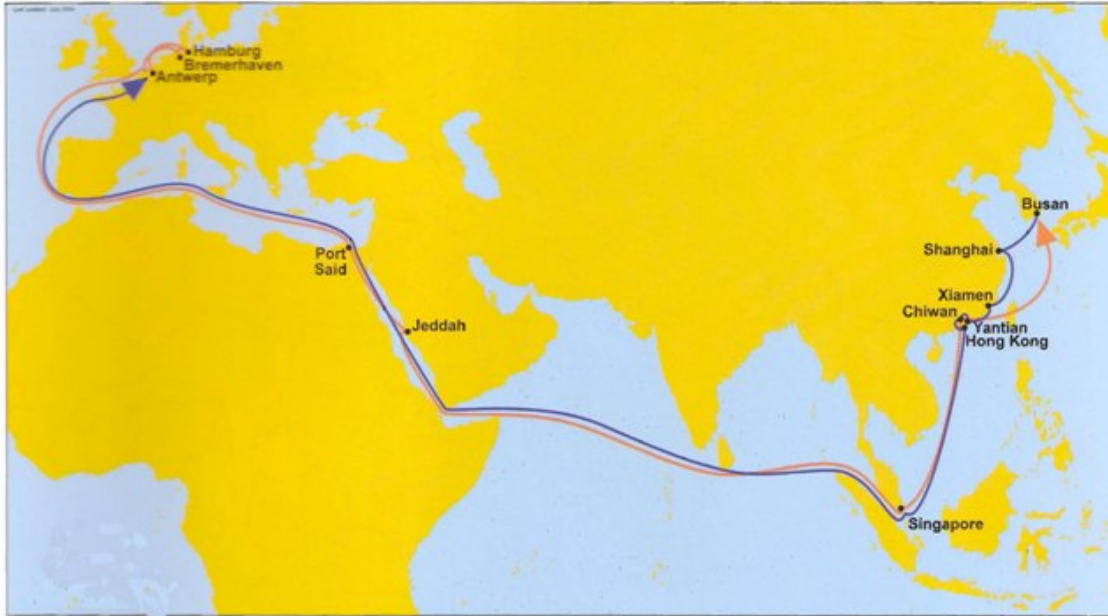

1.13a North Europe to Far East - "Lion" Service
14.1a Far East to North Europe

Mediterranean, Red Sea, India and Pakistan									
	Le Havre	Felixstowe	Antwerp	Barcelona	Suez	Jeddah	Nsh	P.qasim	Mundra
MSC MEXICO 12A	-	-	-	-	-	-	-	10.03	12.03
MSC HAILEY 02A	-	-	-	-	-	-	15.03	17.03	19.03
MSC SOCOTRA 19A	-	-	-	-	13.03	-	22.03	24.03	26.03
MSC JORDAN 16A	-	-	10.03	-	20.03	-	29.03	31.03	02.04
MSC AUSTRIA 16A	13.03	15.03	17.03	-	27.03	-	05.04	07.04	09.04
MSC LUGANO 6A	20.03	22.03	24.03	-	03.04	-	12.04	14.04	16.04
MSC DEHLI 05A	27.03	29.03	31.03	-	10.04	-	19.04	21.04	23.04
MSC MEXICO 12A	03.04	05.04	07.04	-	17.04	-	26.04	28.04	30.04
MSC HAILEY 3A	10.04	12.04	14.04	-	24.04	-	03.05	05.05	07.05
MSC SOCOTRA 20A	17.04	19.04	21.04	-	01.05	-	10.05	12.05	14.05

1.3 North Europe to East Africa / Red Sea
6.1 East Africa / Red Sea to North Europe

 **6.4 Red Sea Feeder**